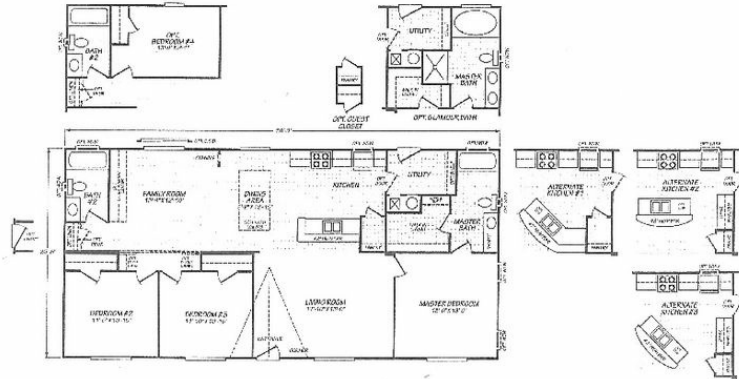

## Jenny Lake - Land/Home/Garage package in Teton

Model number: 230WC28563W

**3 beds • 2 baths • 1512 sq.ft. • 27' width • 56' depth**

Our home building facilities invest in continuous product and process improvements. Plans, dimensions, features, materials, specifications and availability are subject to change without notice or obligation. Renderings and floor plans are representative likenesses of our homes and may differ from the actual homes. We invite you to tour a Home Center near you and inspect the highest value in quality housing available or call (208) 542-5454 to speak with a Home Consultant. Copyright 2017, CMH. All rights reserved.

(208) 542-5454

MODEL 28563W  
3 Bedroom • 2 Bath • 1,492 Square Feet

## Jenny Lake - Land/Home/Garage package in Tetonia

Model number: 230WC28563W

**3 beds • 2 baths • 1512 sq.ft. • 27' width • 56' depth**

Our home building facilities invest in continuous product and process improvements. Plans, dimensions, features, materials, specifications and availability are subject to change without notice or obligation. Renderings and floor plans are representative likenesses of our homes and may differ from the actual homes. We invite you to tour a Home Center near you and inspect the highest value in quality housing available or call (208) 542-5454 to speak with a Home Consultant. Copyright 2017, CMH. All rights reserved.