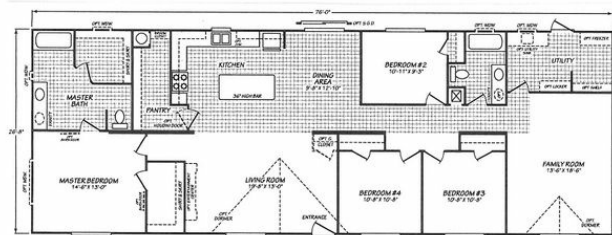

## Teton - Land/Home Package in Teton

Model number: 230BM28764T

4 beds • 2 baths • 2052 sq.ft. • 27' width • 76' depth

Our home building facilities invest in continuous product and process improvements. Plans, dimensions, features, materials, specifications and availability are subject to change without notice or obligation. Renderings and floor plans are representative likenesses of our homes and may differ from the actual homes. We invite you to tour a Home Center near you and inspect the highest value in quality housing available or call (208) 542-5454 to speak with a Home Consultant. Copyright 2017, CMH. All rights reserved.