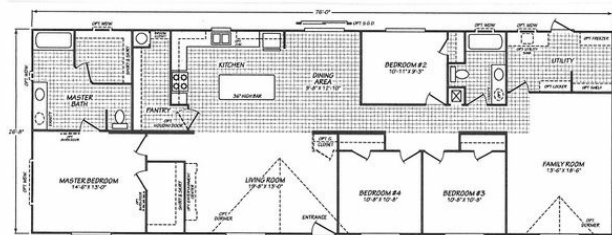

## Teton Home - Land/Home/Garage package in Tetonia S

Model number: 230BM28764T

**4 beds • 2 baths • 2052 sq.ft. • 27' width • 76' depth**

Our home building facilities invest in continuous product and process improvements. Plans, dimensions, features, materials, specifications and availability are subject to change without notice or obligation. Renderings and floor plans are representative likenesses of our homes and may differ from the actual homes. We invite you to tour a Home Center near you and inspect the highest value in quality housing available or call (208) 542-5454 to speak with a Home Consultant. Copyright 2017, CMH. All rights reserved.