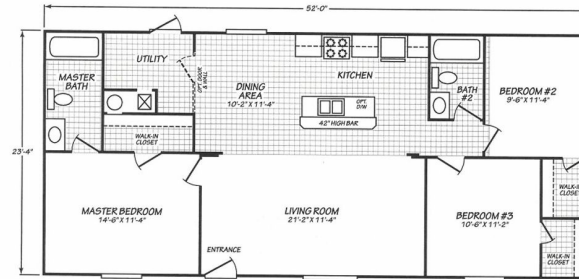

Berkshire T&T

BERKSHIRE

Berkshire T&T Model number: 230BS24523B

3 beds • 2 baths • 1248 sq.ft. • 24' width • 52' depth

Our home building facilities invest in continuous product and process improvements. Plans, dimensions, features, materials, specifications and availability are subject to change without notice or obligation. Renderings and floor plans are representative likenesses of our homes and may differ from the actual homes. We invite you to tour a Home Center near you and inspect the highest value in quality housing available or call (208) 542-5454 to speak with a Home Consultant. Copyright 2017, CMH. All rights reserved.