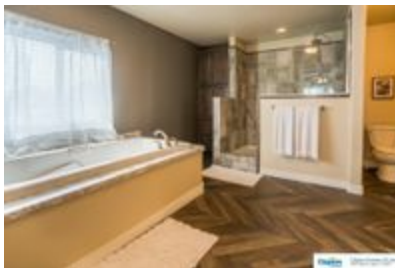

The Missouri *SELLING MODEL*

Clayton Homes of Layton
1800 N. 15th St. Layton, UT 84041

The Missouri *SELLING MODEL*

Model number: 55IMP30744AH18

4 beds • 2 baths • 2220 sq.ft. • 30' width • 74' depth

Our home building facilities invest in continuous product and process improvements. Plans, dimensions, features, materials, specifications and availability are subject to change without notice or obligation. Renderings and floor plans are representative likenesses of our homes and may differ from the actual homes. We invite you to tour a Home Center near you and inspect the highest value in quality housing available or call (208) 542-5454 to speak with a Home Consultant. Copyright 2017, CMH. All rights reserved.