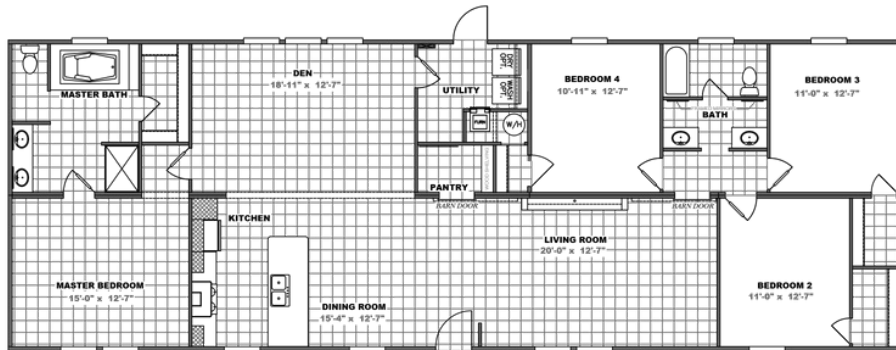

THE BREEZE II

THE BREEZE II

Model number: 55SSP28764AH19

4 beds • 2 baths • 2128 sq.ft. • 28' width • 76' depth

Our home building facilities invest in continuous product and process improvements. Plans, dimensions, features, materials, specifications and availability are subject to change without notice or obligation. Renderings and floor plans are representative likenesses of our homes and may differ from the actual homes. We invite you to tour a Home Center near you and inspect the highest value in quality housing available or call (208) 542-5454 to speak with a Home Consultant. Copyright 2017, CMH. All rights reserved.