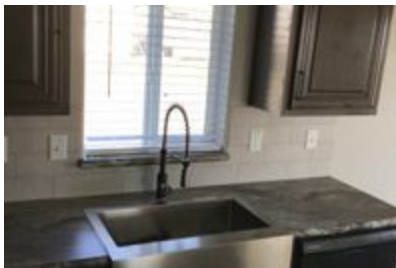

2017 COLUMBIA RIVER

2017 COLUMBIA RIVER Model number:

3 beds • 2 baths • 1280 sq.ft. • 28' width • 48' depth

Our home building facilities invest in continuous product and process improvements. Plans, dimensions, features, materials, specifications and availability are subject to change without notice or obligation. Renderings and floor plans are representative likenesses of our homes and may differ from the actual homes. We invite you to tour a Home Center near you and inspect the highest value in quality housing available or call (208) 542-5454 to speak with a Home Consultant. Copyright 2017, CMH. All rights reserved.