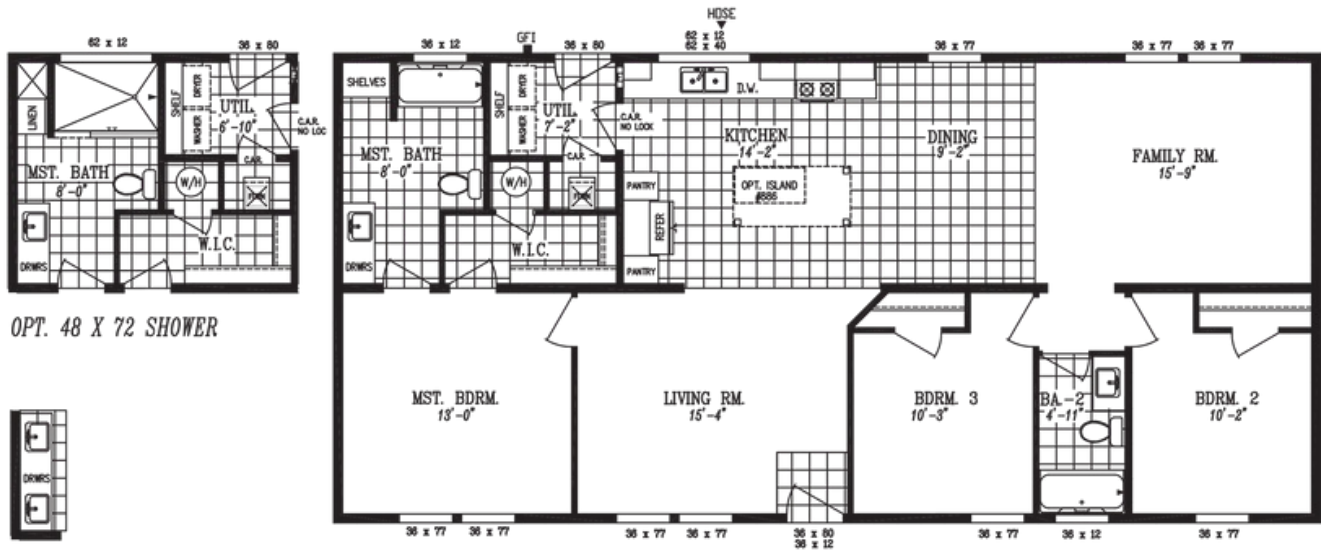

2022 COLUMBIA RIVER

2022 COLUMBIA RIVER Model number:

3 beds • 2 baths • 1493 sq.ft. • 28' width • 56' depth

Our home building facilities invest in continuous product and process improvements. Plans, dimensions, features, materials, specifications and availability are subject to change without notice or obligation. Renderings and floor plans are representative likenesses of our homes and may differ from the actual homes. We invite you to tour a Home Center near you and inspect the highest value in quality housing available or call (208) 542-5454 to speak with a Home Consultant. Copyright 2017, CMH. All rights reserved.

OPT. 48 X 72 SHOWER

OPT. DBL. SINK

2022 COLUMBIA RIVER Model number:

3 beds • 2 baths • 1493 sq.ft. • 28' width • 56' depth

Our home building facilities invest in continuous product and process improvements. Plans, dimensions, features, materials, specifications and availability are subject to change without notice or obligation. Renderings and floor plans are representative likenesses of our homes and may differ from the actual homes. We invite you to tour a Home Center near you and inspect the highest value in quality housing available or call (208) 542-5454 to speak with a Home Consultant. Copyright 2017, CMH. All rights reserved.