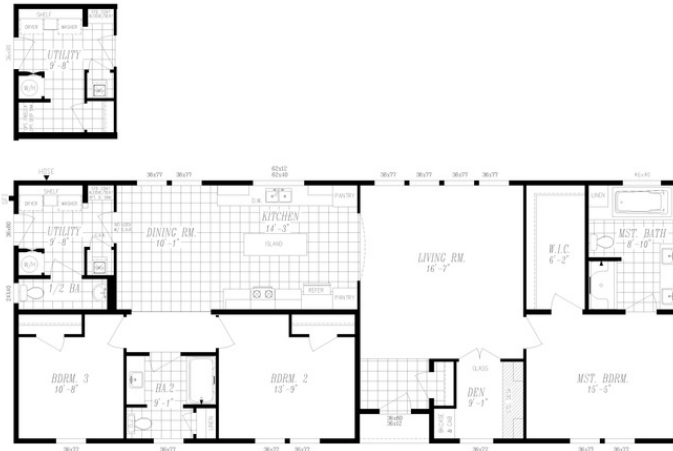

### 2868 MARLETTE SPECIAL Model number:

3 beds • 2.5 baths • 1792 sq.ft. • 28' width • 68' depth

Our home building facilities invest in continuous product and process improvements. Plans, dimensions, features, materials, specifications and availability are subject to change without notice or obligation. Renderings and floor plans are representative likenesses of our homes and may differ from the actual homes. We invite you to tour a Home Center near you and inspect the highest value in quality housing available or call (208) 542-5454 to speak with a Home Consultant. Copyright 2017, CMH. All rights reserved.

### 2868 MARLETTE SPECIAL Model number:

**3 beds • 2.5 baths • 1792 sq.ft. • 28' width • 68' depth**

Our home building facilities invest in continuous product and process improvements. Plans, dimensions, features, materials, specifications and availability are subject to change without notice or obligation. Renderings and floor plans are representative likenesses of our homes and may differ from the actual homes. We invite you to tour a Home Center near you and inspect the highest value in quality housing available or call (208) 542-5454 to speak with a Home Consultant. Copyright 2017, CMH. All rights reserved.