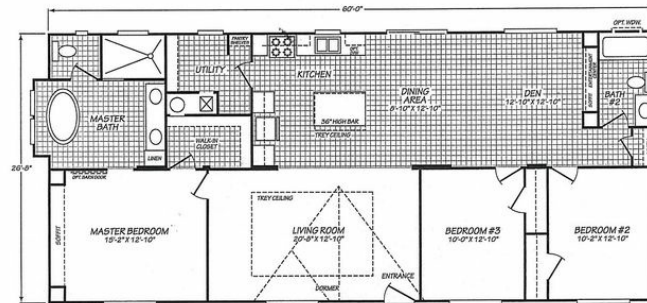

Americana

Americana Model number: 230AE28603H

3 beds • 2 baths • 1620 sq.ft. • 27' width • 60' depth

Our home building facilities invest in continuous product and process improvements. Plans, dimensions, features, materials, specifications and availability are subject to change without notice or obligation. Renderings and floor plans are representative likenesses of our homes and may differ from the actual homes. We invite you to tour a Home Center near you and inspect the highest value in quality housing available or call (208) 542-5454 to speak with a Home Consultant. Copyright 2017, CMH. All rights reserved.

MODEL 28603H
3 Bedroom • 2 Bath • 1,599 Square Feet

AMERICANA

Americana Model number: 230AE28603H

3 beds • 2 baths • 1620 sq.ft. • 27' width • 60' depth

Our home building facilities invest in continuous product and process improvements. Plans, dimensions, features, materials, specifications and availability are subject to change without notice or obligation. Renderings and floor plans are representative likenesses of our homes and may differ from the actual homes. We invite you to tour a Home Center near you and inspect the highest value in quality housing available or call (208) 542-5454 to speak with a Home Consultant. Copyright 2017, CMH. All rights reserved.