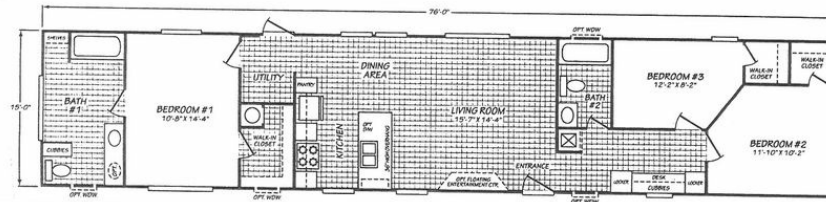

Broadmore

Broadmore Model number: 230BM16763N

3 beds • 2 baths • 1216 sq.ft. • 16' width • 76' depth

Our home building facilities invest in continuous product and process improvements. Plans, dimensions, features, materials, specifications and availability are subject to change without notice or obligation. Renderings and floor plans are representative likenesses of our homes and may differ from the actual homes. We invite you to tour a Home Center near you and inspect the highest value in quality housing available or call (208) 542-5454 to speak with a Home Consultant. Copyright 2017, CMH. All rights reserved.