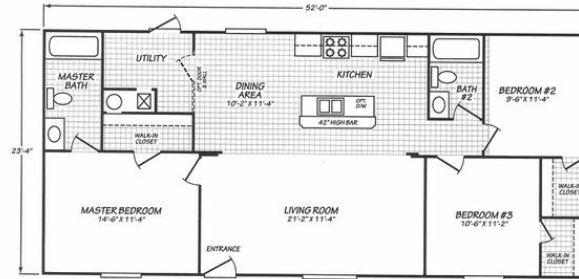

Berkshire Model number: 230BS24523B

3 beds • 2 baths • 1248 sq.ft. • 24' width • 52' depth

Our home building facilities invest in continuous product and process improvements. Plans, dimensions, features, materials, specifications and availability are subject to change without notice or obligation. Renderings and floor plans are representative likenesses of our homes and may differ from the actual homes. We invite you to tour a Home Center near you and inspect the highest value in quality housing available or call (208) 542-5454 to speak with a Home Consultant. Copyright 2017, CMH. All rights reserved.

BERKSHIRE

Berkshire Model number: 230BS24523B

3 beds • 2 baths • 1248 sq.ft. • 24' width • 52' depth

Our home building facilities invest in continuous product and process improvements. Plans, dimensions, features, materials, specifications and availability are subject to change without notice or obligation. Renderings and floor plans are representative likenesses of our homes and may differ from the actual homes. We invite you to tour a Home Center near you and inspect the highest value in quality housing available or call (208) 542-5454 to speak with a Home Consultant. Copyright 2017, CMH. All rights reserved.