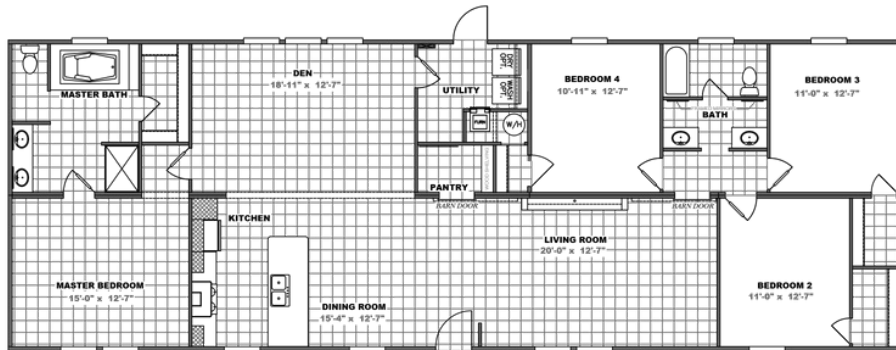

THE BREEZE II

THE BREEZE II Model number: 55SSP28764AH18

4 beds • 2 baths • 2128 sq.ft. • 28' width • 76' depth

Our home building facilities invest in continuous product and process improvements. Plans, dimensions, features, materials, specifications and availability are subject to change without notice or obligation. Renderings and floor plans are representative likenesses of our homes and may differ from the actual homes. We invite you to tour a Home Center near you and inspect the highest value in quality housing available or call (208) 542-5454 to speak with a Home Consultant. Copyright 2017, CMH. All rights reserved.