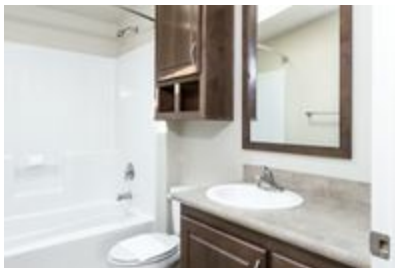

2860 MARLETTE SPECIAL

2860 MARLETTE SPECIAL Model number:

3 beds • 2 baths • 1596 sq.ft. • 28' width • 60' depth

Our home building facilities invest in continuous product and process improvements. Plans, dimensions, features, materials, specifications and availability are subject to change without notice or obligation. Renderings and floor plans are representative likenesses of our homes and may differ from the actual homes. We invite you to tour a Home Center near you and inspect the highest value in quality housing available or call (208) 542-5454 to speak with a Home Consultant. Copyright 2017, CMH. All rights reserved.