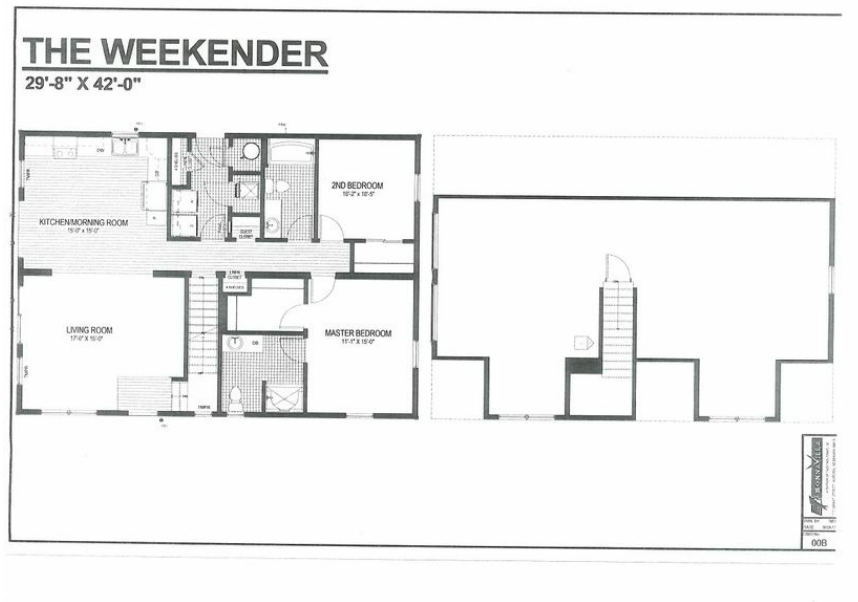

Weekender Modular

Weekender Modular Model number: 4282

2 beds • 2 baths • 1260 sq.ft. • 30' width • 42' depth

Our home building facilities invest in continuous product and process improvements. Plans, dimensions, features, materials, specifications and availability are subject to change without notice or obligation. Renderings and floor plans are representative likenesses of our homes and may differ from the actual homes. We invite you to tour a Home Center near you and inspect the highest value in quality housing available or call (208) 542-5454 to speak with a Home Consultant. Copyright 2017, CMH. All rights reserved.